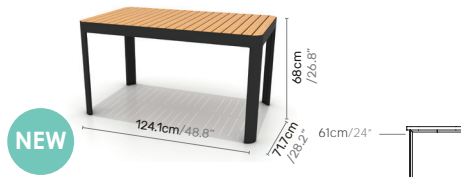

PORTALS DINING SQUARE TABLE

Materials
Aluminium
Teak FSC

🕒 20 minutes
Wt: 13.9kg/31lb

PORTALS LOW BAR TABLE

Materials
Aluminium
Teak FSC

🕒 10 minutes
Wt: 15kg/33lb

PORTALS CASUAL RECT. TABLE 124X72CM

Materials
Aluminium
Teak FSC

🕒 25 minutes
Wt: 13.4kg/30lb

PORTALS COFFEE SQUARE TABLE

Materials
Aluminium
Teak FSC

🕒 20 minutes
Wt: 8.8kg/20lb

PORTALS DINING RECT TABLE

Materials
Aluminium
Teak FSC

🕒 20 minutes
Wt: 22kg/49lb

PORTALS BAR RECT. TABLE 160X95CM