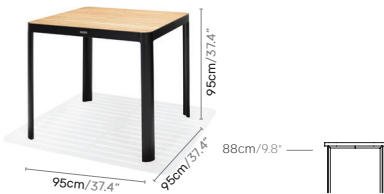

PORTALS DINING SQUARE TABLE

Materials
Aluminium
Teak FSC

🕒 20 minutes
Wt: 13.9kg/31lb

PORTALS LOW BAR TABLE

Materials
Aluminium
Teak FSC

🕒 10 minutes
Wt: 15kg/33lb

PORTALS CASUAL RECT. TABLE 124X72CM

Materials
Aluminium
Teak FSC