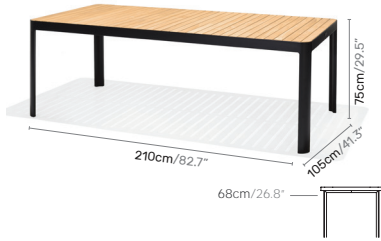

🕒 25 minutes
Wt: 13.4kg/30lb

PORTALS COFFEE SQUARE TABLE

Materials
Aluminium
Teak FSC

🕒 20 minutes
Wt: 8.8kg/20lb

PORTALS DINING RECT TABLE

Materials
Aluminium
Teak FSC

🕒 20 minutes
Wt: 22kg/49lb

PORTALS BAR RECT. TABLE 160X95CM

Materials
Aluminium
Teak FSC

🕒 10 minutes
Wt: 21kg/46lb

PORTALS DARK

PORTALS DINING RECT TABLE 210CM

Materials
Aluminium
Teak FSC

🕒 20 minutes
Wt: 27.4kg/60lb

PORTALS C SHAPE SIDE TABLE

Materials
Aluminium
Teak FSC