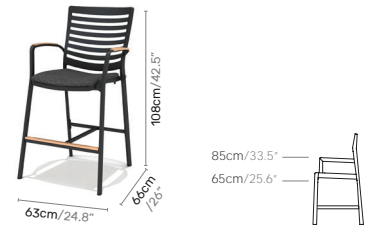

PORTALS DARK

PORTALS LITE STACKING ARMCHAIR

Materials
Aluminium
Teak FSC
Weather-Net

🕒 0 minutes
Wt: 3.5kg/7.7lb

PORTALS CARVER EASY CHAIR

Materials
Aluminium
Teak FSC
Olefin

🕒 0 minutes
Wt: 5.9kg/13lb

PORTALS LOW BAR CHAIR