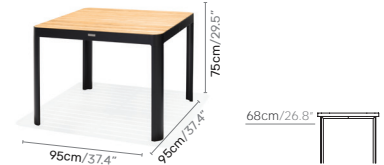

PORTALS DINING SQUARE TABLE

Materials
Aluminium
Teak FSC

🕒 20 minutes
Wt: 13.9kg/31lb

PORTALS LOW BAR TABLE

Materials
Aluminium
Teak FSC

🕒 10 minutes
Wt: 15kg/33lb

PORTALS CASUAL RECT. TABLE 124X72CM

Materials
Aluminium
Teak FSC