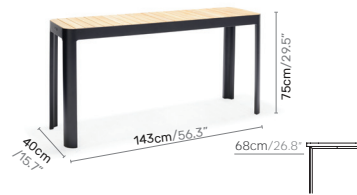

Materials
Aluminium
Teak FSC
Olefin

🕒 0 minutes
Wt: 7.26kg/16lb

PORTALS CARVER CHAIR

Materials
Aluminium
Duresin
Olefin

🕒 0 minutes
Wt: 4.8kg/11lb

PORTALS CONSOLE TABLE

Materials
Aluminium
Teak FSC

🕒 07 minutes
Wt: 10kg/22lb