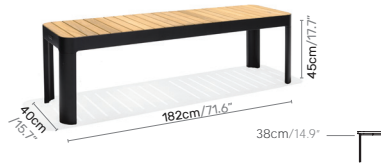

Materials
Aluminium
Teak FSC
Olefin

🕒 10 minutes
Wt: 30kg/66lb

PORTALS SUN LOUNGER

Materials
Aluminium
Olefin
Weather-net

🕒 0 minutes
Wt: 12.2kg/27lb

PORTALS PICNIC BENCH 140CM

Materials
Aluminium
Teak FSC

🕒 15 minutes
Wt: 10kg/22lb